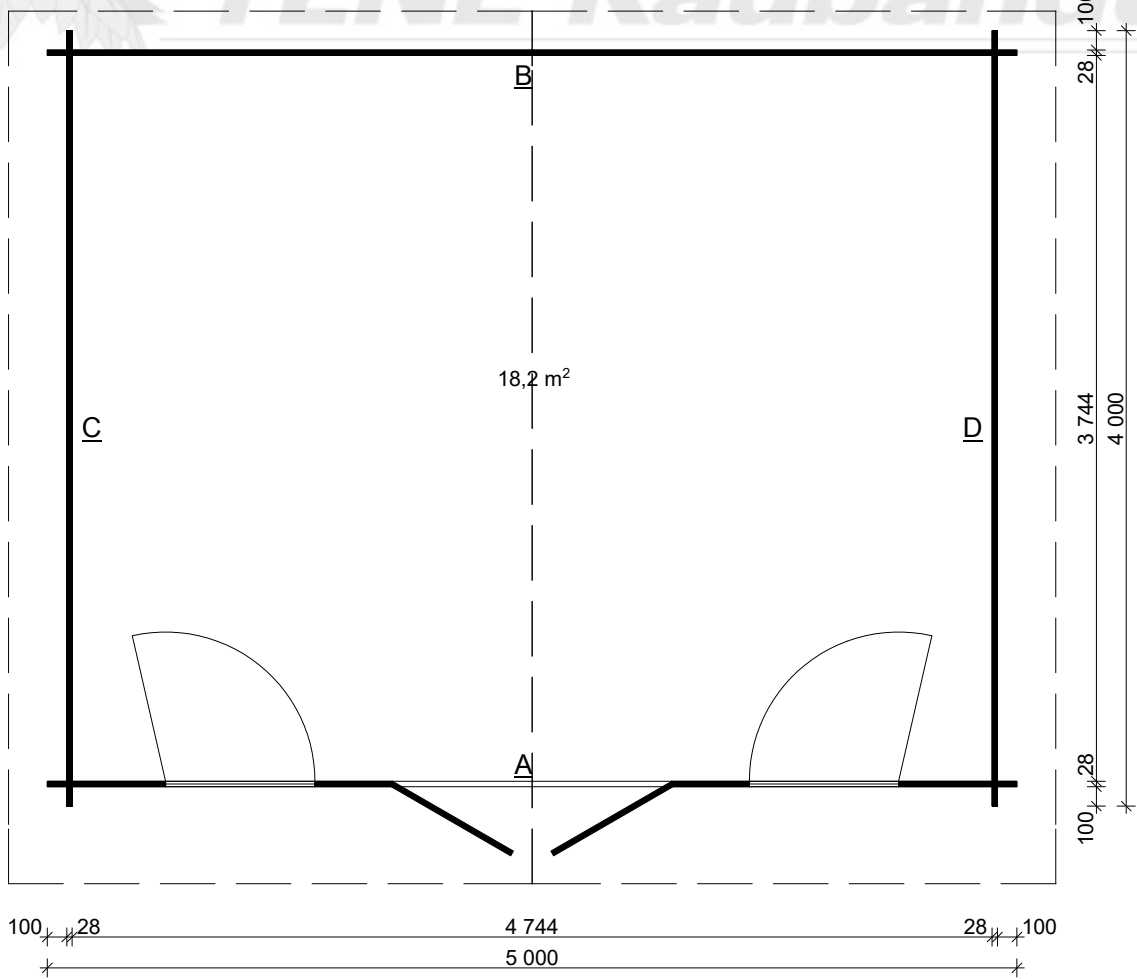

Hoby Bidasoa 28

Nr		mm	mm	x
1	Foundation	45x70	4800	8
2			5000	1
3			1780	2
4			5000	16
5			4000	30
6			1780	14
7			610	18
8			400	18
9			4200	2
10			--	--
11			--	--
12		28x120	4500	2
13	Purlin 	40x143	4500	7(6+1)
14			5000	2
15	Door ca. 1425 x 1835 mm			1
16	Window ca. 765 x 990 mm L+R			1+1
17	Roofing felt			--
18	Roof boards	18x110	2710	82+2
19	Floor boards	18x110	3740	44+1
20	Facia boards	18x115	2750	4
21	Roofing felt fillet	16x35	2750	4
22	Eavesboard	18x90	4500	2
23	Eavesboard	25x36	4500	2
24	Rhomb			2
25	Baseboard			ca. 17 m
26	Screws 4,0 x 40; 4,0 x 50			110 / 990
27	Screws 5,0 x 70; 6,0 x 140			20 / 50
28	Storm braces		1900	4
29	M 8 x 60, Nut , Washer			12
30	Nails 1,4 x 35			50
31	Hitblock		300-400	

Hoby Bidasoa 28

TENE Kaubandus